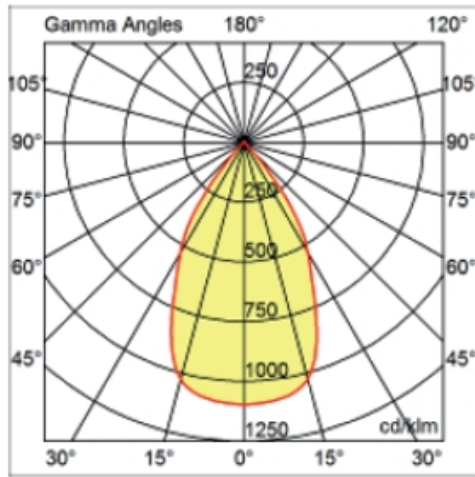

DIXIT RA11 RECESSED

A56028-

PROJECT	
TYPE	
SPECIFIER	
QUANTITY	
DATE	

	DP	DV		Order Example	K°
Dimming	Phase	0-10V		L5XXXXXX-DV-30K	
Color Temperature	27K	30K	35K	0-10V	K°
	2700K	3000K	3500K	3000K	

A